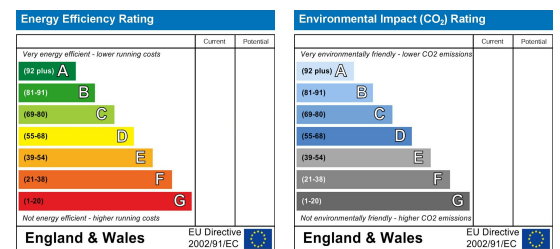

Energy Efficiency Graph

Viewing

Please call our Commercial Department on (01474) 369368 or Email: commercial@sealeys.co.uk if you would like to arrange a viewing for this property or require further information.

Sealeys Estate Agents Limited
184 Parrock Street
Gravesend
Kent
DA12 1EN
www.sealeys.co.uk

Agents Note: Whilst every care has been taken to prepare these marketing particulars, they are for guidance purposes only. These details, description and measurements do not form part of a contract and whilst every effort has been made to ensure accuracy this cannot be guaranteed. Interested parties must satisfy themselves by inspection or otherwise as to the correctness of them. Floor plans are not to scale and are for illustration purposes only. Any equipment, fixtures and fittings or any item referred to have not been tested unless specifically stated.