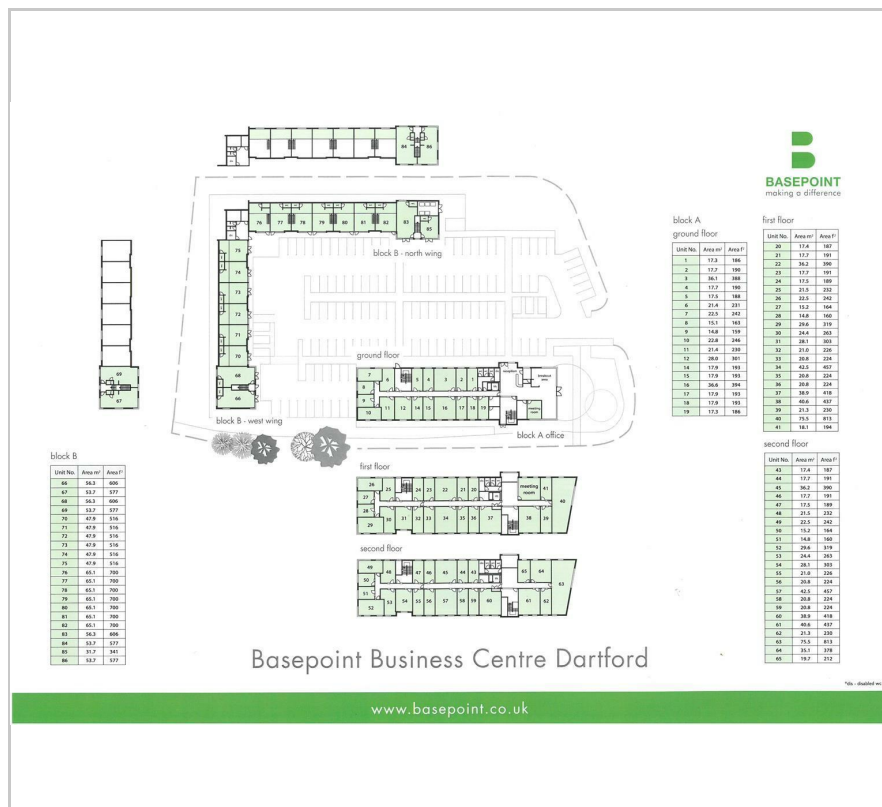

- Different Size Offices Available
- Within 0.25 Miles of Dartford Train Station
- Rent includes Telecom Headset with 100 Anytime Minutes Included
- Heating and One Parking Space Permitted

Full Description

RENT

OFFICES RANGING BETWEEN £689-£1,400 PER CALENDAR MONTH Plus VAT.

Rent includes Telecoms Headset with 100 Anytime Minutes per month, heating and one parking permit.

LOCATION DESCRIPTION

Situated in the heart of Dartford town centre and 0.25 miles from Dartford Station is this innovative business centre that has a mix of modern office suites and business workshops with a large car parking facility.

PROPERTY DESCRIPTION

Offices available with the benefits of communal kitchen, WCs and ground floor reception.

CURRENT BUSINESS RATES

Interested parties are advised to seek clarification from the local authority.

CURRENT CLASS OF BUSINESS USE

The current class of business use is B1 as of 1st September 2020 this use class will change to E use. Interested parties are advised to seek clarification of permitted use from the local authority.

Floor Plan